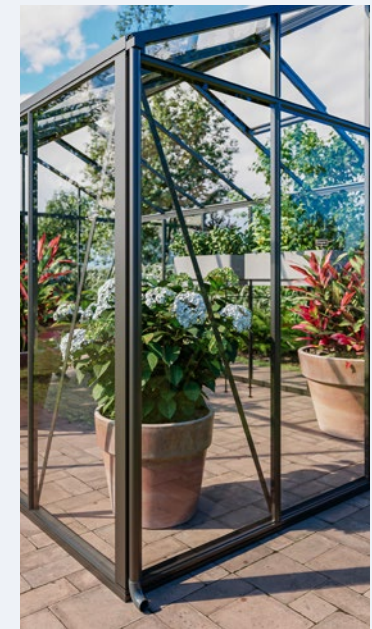

Design and quality.

Our aluminium greenhouses are genius in simplicity and yet - affordable and cost-efficient. We have combined functionality, quality and long-lasting aesthetic appeal that stands the test of time with.

The dynamic pace of daily life calls for innovative approaches in every aspect, therefore, we offer unique structural solutions for easier assembly.

All of the designs offered are intended to provide you with a variety of options to suit any taste and needs.

All materials used in production of greenhouses are carefully selected and production - optimised to the perfection.